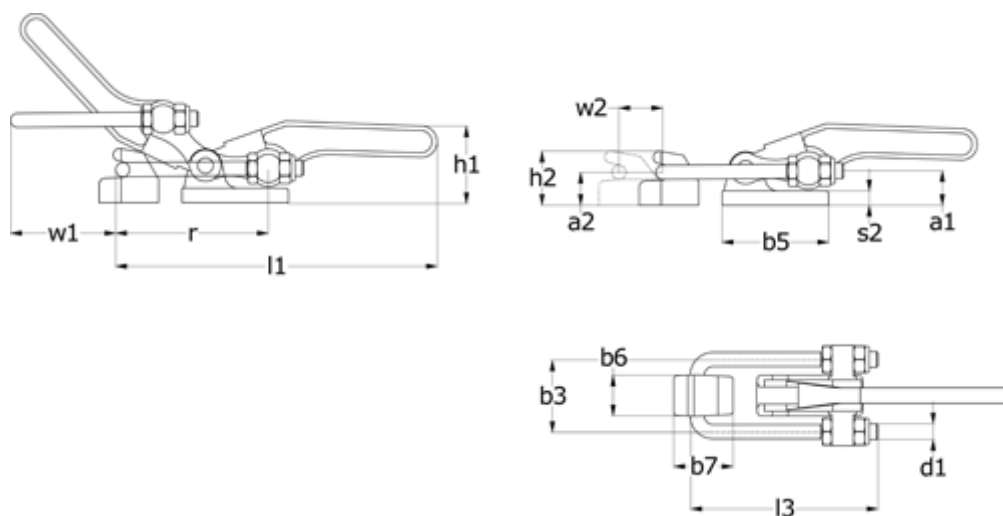

Article number: 208521700T2S

Description: E+G Klee latch clamp
GN 852-1700-T2S

Measures

a1 = 22	h2	= 34.5
a2 = 21	Holding force N	= 17000
b3 = 46	l1	= 218
b5 = 68	l3	= 120
b6 = 26.5	r	= 97.5
b7 = 38	s2	= 9.2
d1 = M10	Size	= 1400
h1 = 52	w1	= 65

w2 adjustable range = 8.5